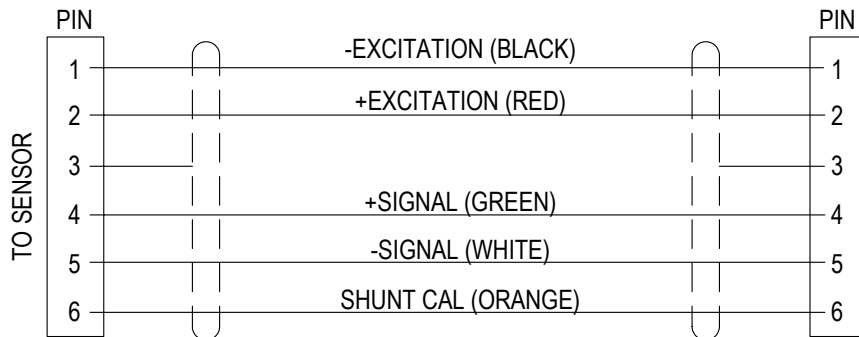

FUTEK MODEL ZCC912
 Drawing Number: FI1103

6 Pin Binder Both Ends Cable Assembly

MATES WITH FUTEK MODEL TRD300, TRS300, TRH300

FRONT VIEW

STOCK #	LENGTH	CABLE
FSH02128	5 ft	28 AWG, 6 CONDUCTOR BRAIDED SHIELDED POLYURETHANE
FSH02129	10 ft	
FSH02130	20 ft	
FSH02131	30 ft	
FSH02132	50 ft	
FSH02133	100 ft	