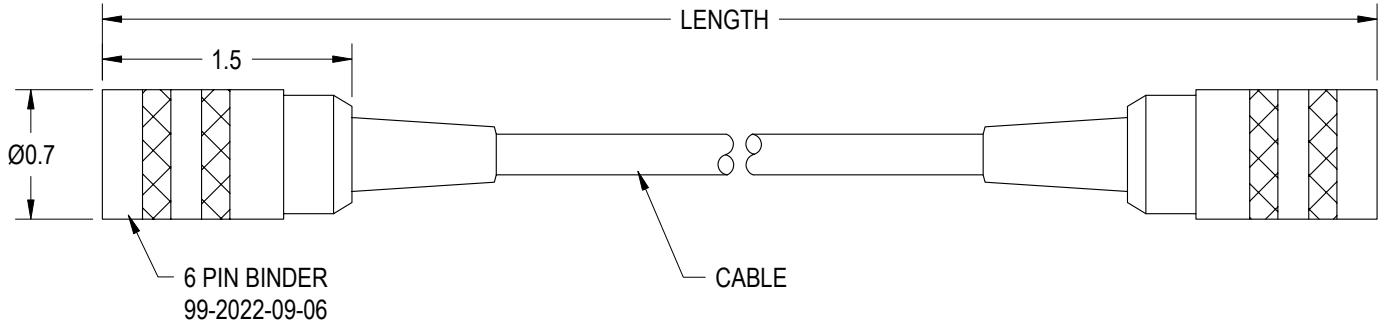

FUTEK MODEL ZCC912
 Drawing Number: FI1103

6 Pin Binder Both Ends Cable Assembly

MATES WITH FUTEK MODEL TRD300, TRS300, TRH300

FRONT VIEW

STOCK #	LENGTH	CABLE
FSH02128	5 ft	28 AWG, 6 CONDUCTOR BRAIDED SHIELDED POLYURETHANE
FSH02129	10 ft	
FSH02130	20 ft	
FSH02131	30 ft	
FSH02132	50 ft	
FSH02133	100 ft	