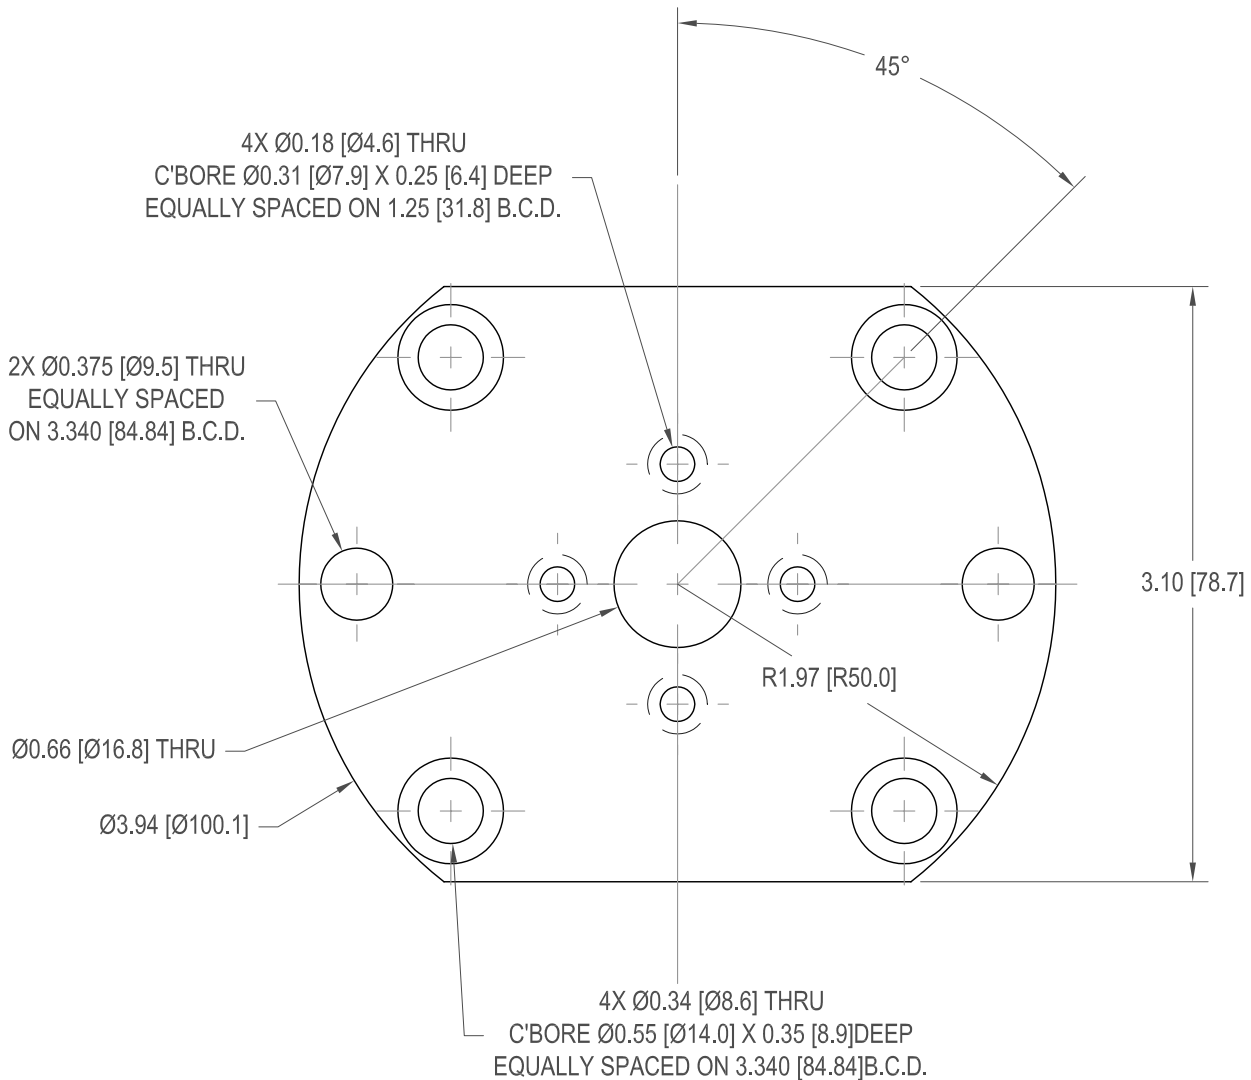

FUTEK MODEL ZAC140

FLANGE TORQUE ADAPTER W/ MOUNTING SCREWS

Drawing Number: FI1237-A

FOR MODELS TFF400, TFF425, & TDF400

INCH [mm] MATERIAL: ALUMINUM

PACKAGE STOCK NO. FSH02366

INCLUDES ONE ADAPTER AND 4 SCREWS

ADAPTER STK
NO. MCP00549

#8-32 X 1/2L
SOCKET HEAD
CAP

SCREW STK
NO. GOD00174