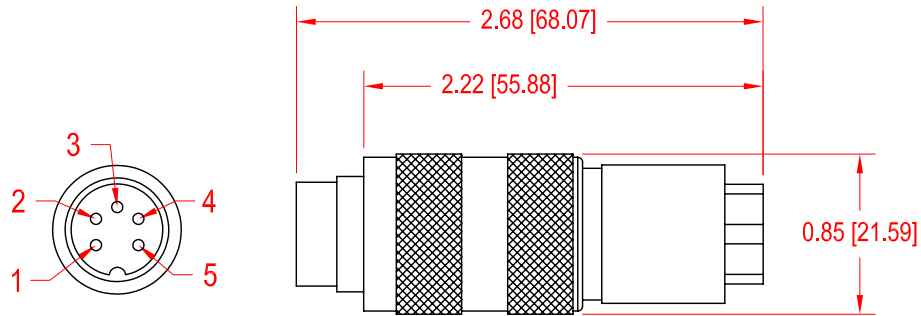

FUTEK MODEL ZCO930

Drawing Number: FI1317

INCH [mm]

BINDER W/ TEDS

FOR CONNECTION WITH FUTEK MODEL IHH200

5 PIN BINDER MATING CONNECTOR
09 0113 70 05

+Excitation	-Excitation/ TEDS Common	+Signal	-Signal	TEDS
(RED) PIN 1	(BLACK) PIN 2	(GREEN) PIN 3	(WHITE) PIN 4	(ORANGE) PIN 5