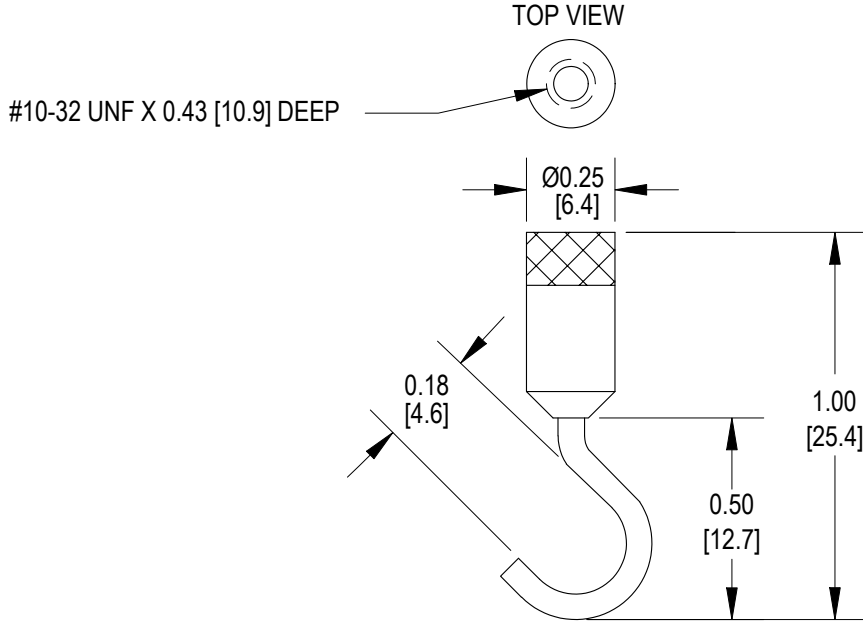

ACCESSORIES

FEMALE HOOK

Drawing Number: FI1204

INCH [mm] Material: 300 Series S.S.

STOCK# GOD00558
LOAD RATING 10 lb

STOCK# GOD00559
LOAD RATING 100 lb