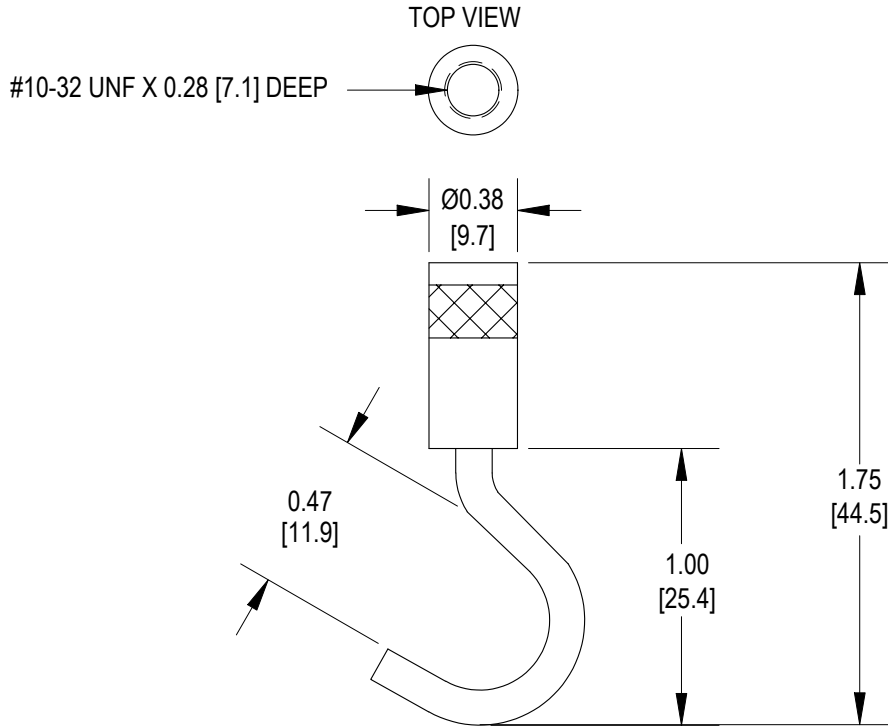

ACCESSORIES

FEMALE HOOK

Drawing Number: FI1204

INCH [mm] Material: 300 Series S.S.

STOCK# GOD00558
LOAD RATING 10 lb

STOCK# GOD00559
LOAD RATING 100 lb