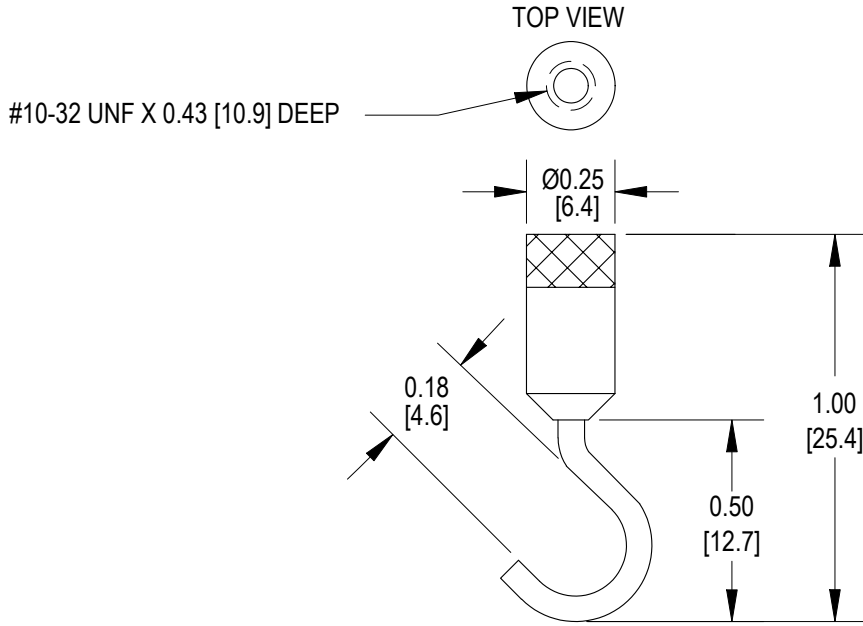

# FEMALE HOOK

Drawing Number: FI1204

INCH [mm] Material: 300 Series S.S.

STOCK# GOD00558  
LOAD RATING 10 lb

STOCK# GOD00559  
LOAD RATING 100 lb