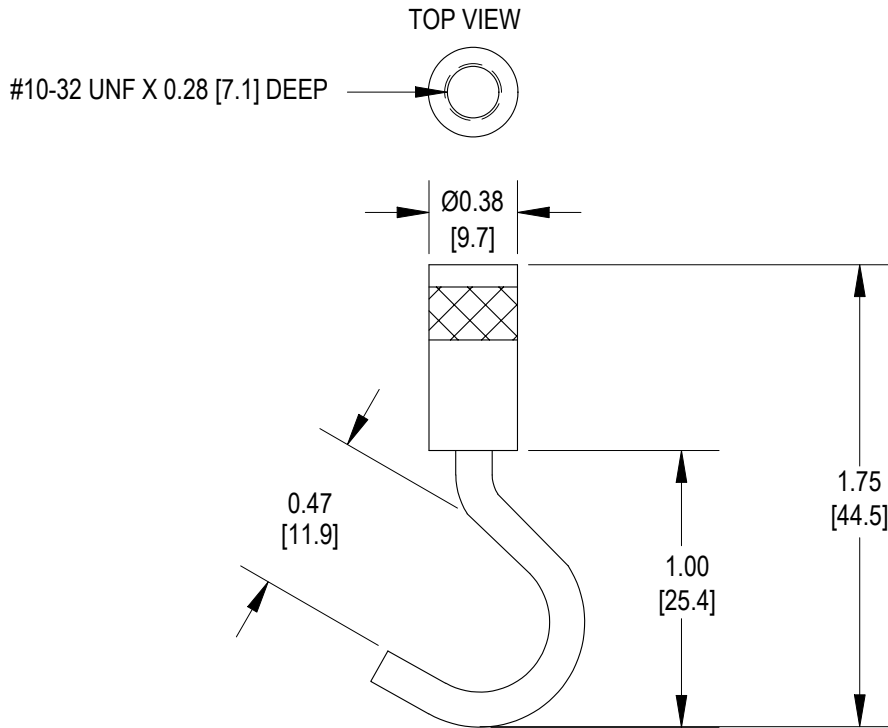

# FEMALE HOOK

Drawing Number: FI1204

INCH [mm] Material: 300 Series S.S.

STOCK# GOD00558  
LOAD RATING 10 lb

STOCK# GOD00559  
LOAD RATING 100 lb