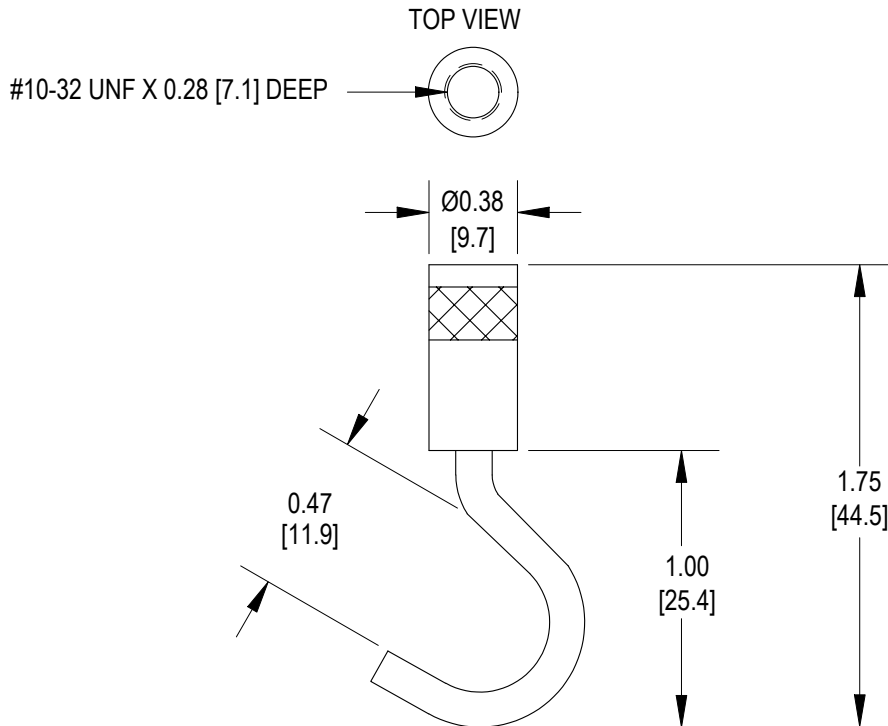

ACCESSORIES

FEMALE HOOK

Drawing Number: FI1204

INCH [mm] Material: 300 Series S.S.

STOCK# GOD00558
LOAD RATING 10 lb

STOCK# GOD00559
LOAD RATING 100 lb