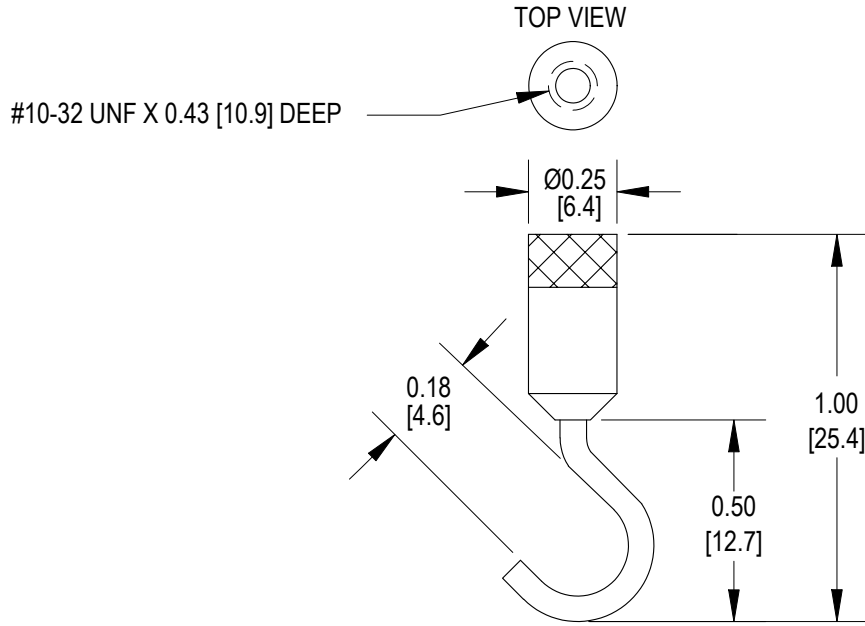

ACCESSORIES

FEMALE HOOK

Drawing Number: FI1204

INCH [mm] Material: 300 Series S.S.

STOCK# GOD00558
LOAD RATING 10 lb

STOCK# GOD00559
LOAD RATING 100 lb