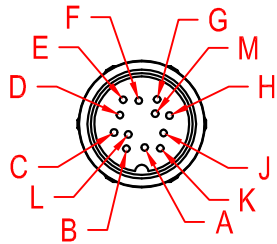

ITEM # GOD02975

Drawing Number: F11360

INCH [mm]

**12 PIN BINDER CONNECTOR**  
FOR CONNECTION WITH FUTEK MODEL IHH500 & USB520

**12 PIN BINDER MATING CONNECTOR**  
99 5129 00 12

Pin	Signal
A	+Excitation
B	+Signal
C	-Excitation
D	-Signal
F	Supply Output
G	Ground
H	5V Output
J	-V
K	+V
L	Leading Pulse
M	Lagging Pulse