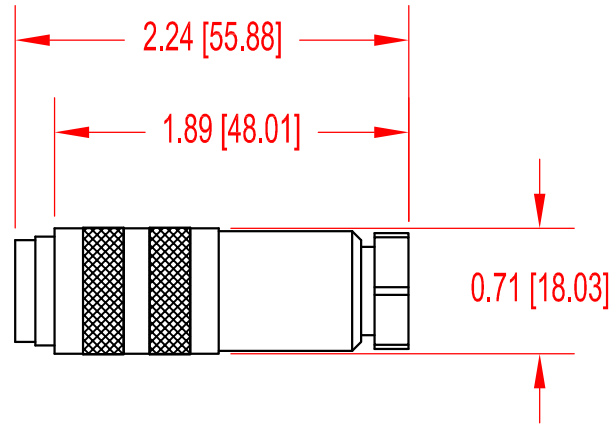

ITEM # GOD02975

Drawing Number: F11360

INCH [mm]

**12 PIN BINDER CONNECTOR**  
FOR CONNECTION WITH FUTEK MODEL IHH500 & USB520

**12 PIN BINDER MATING CONNECTOR**  
99 5129 00 12

Pin	Signal
A	+Excitation
B	+Signal
C	-Excitation
D	-Signal
F	Supply Output
G	Ground
H	5V Output
J	-V
K	+V
L	Leading Pulse
M	Lagging Pulse