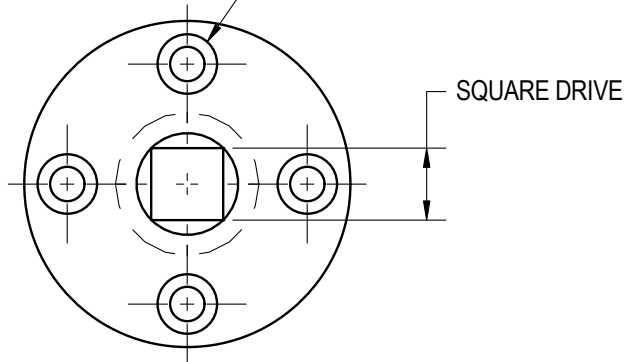

# FUTEK MODEL ZAC120

Drawing Number: FI1219-A

INCH [mm] | Material: Aluminum

## FEMALE SQUARE DRIVE ADAPTER FOR FUTEK MODEL TFF400, TDD400 AND TDF400

4 X Ø0.18 [4.6] THRU  
C'BORE Ø0.31 [7.9] X 0.32 [8.1] DEEP  
EQUALLY SPACED ON 1.25 [31.8] B.C.D.

PACKAGE INCLUDES ONE  
ADAPTER AND 4 SCREWS

PACKAGE STOCK#	SQUARE DRIVE
FSH02361	1/4"
FSH02362	3/8"

ADAPTER STOCK#	SQUARE DRIVE	MAX LOAD
MCP00548	1/4"	1500 in-oz
MCP00550	3/8"	750 in-lb

#8-32 x 3/8L  
SOCKET HEAD  
CAP

SCREW STOCK#  
GOD00071