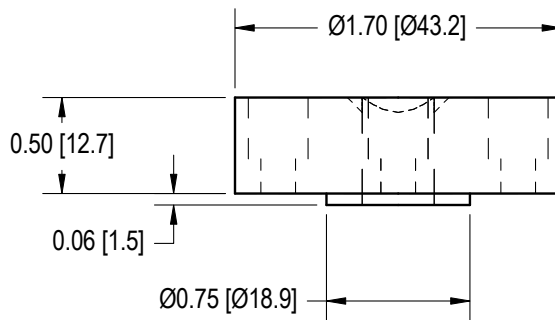

# FUTEK MODEL ZAC120

Drawing Number: FI1219-A

INCH [mm] | Material: Aluminum

## FEMALE SQUARE DRIVE ADAPTER FOR FUTEK MODEL TFF400, TDD400 AND TDF400

4 X Ø0.18 [4.6] THRU  
C'BORE Ø0.31 [7.9] X 0.32 [8.1] DEEP  
EQUALLY SPACED ON 1.25 [31.8] B.C.D.

PACKAGE INCLUDES ONE  
ADAPTER AND 4 SCREWS

PACKAGE STOCK#	SQUARE DRIVE
FSH02361	1/4"
FSH02362	3/8"

ADAPTER STOCK#	SQUARE DRIVE	MAX LOAD
MCP00548	1/4"	1500 in-oz
MCP00550	3/8"	750 in-lb

#8-32 x 3/8L  
SOCKET HEAD  
CAP

SCREW STOCK#  
GOD00071