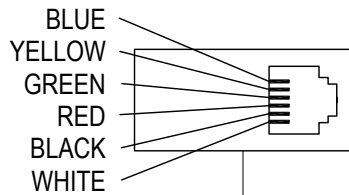

| STOCK#   | CONNECTOR | CABLE |
|----------|-----------|-------|
| FSH02625 | X         | X     |
| GOD00350 |           | X     |
| FSH02696 | X         |       |

PIN OUTS  
 RX 2  
 TX 3  
 ISO GND 5  
 RTS 7

FEMALE  
 COMPUTER  
 CONNECTOR

6-WIRE  
 INTERCONNECT  
 CABLE 7ft. LONG

| PIN | WIRE CODE - COLOR |
|-----|-------------------|
| 2   | RX - GREEN        |
| 3   | TX - RED          |
| 5   | ISO GND - BLACK   |
| 7   | RTS - YELLOW      |